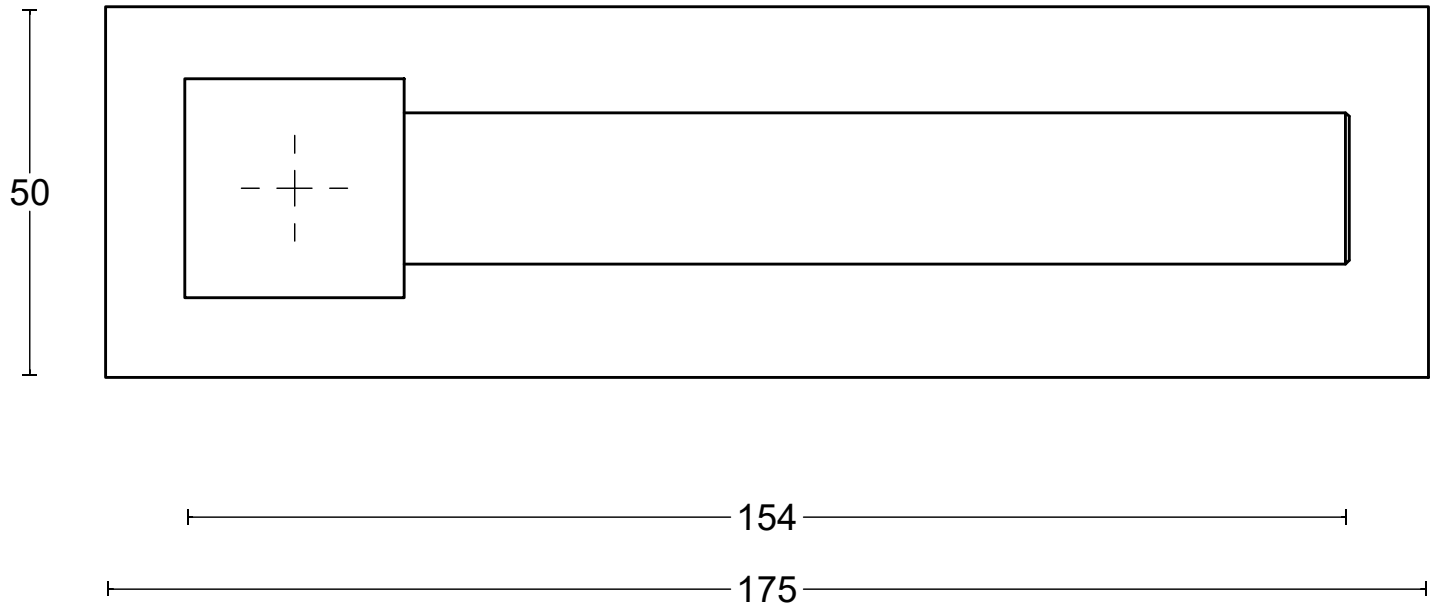

# BOBBY EK100

solid sprung lever handle  
attached to solid plate  
stainless steel

6

<p><b>FORMANI®</b></p> <p>FORMANI HOLLAND B.V. EUROPALAAN 12 6199 AB MAASTRICHT-AIRPORT NL T +31 (0)43 308 90 00 INFO@FORMANI.COM WWW.FORMANI.COM</p>	Type :	<b>BOBBY EK100</b>	Version:
	Formani filename: 4001D001_EK100_V02.dwg	Description: <b>solid sprung lever handle attached to solid plate stainless steel</b>	Format <b>A3</b>
	Drawn by: Christian Brimbois		
Creation date: 21-6-2021			