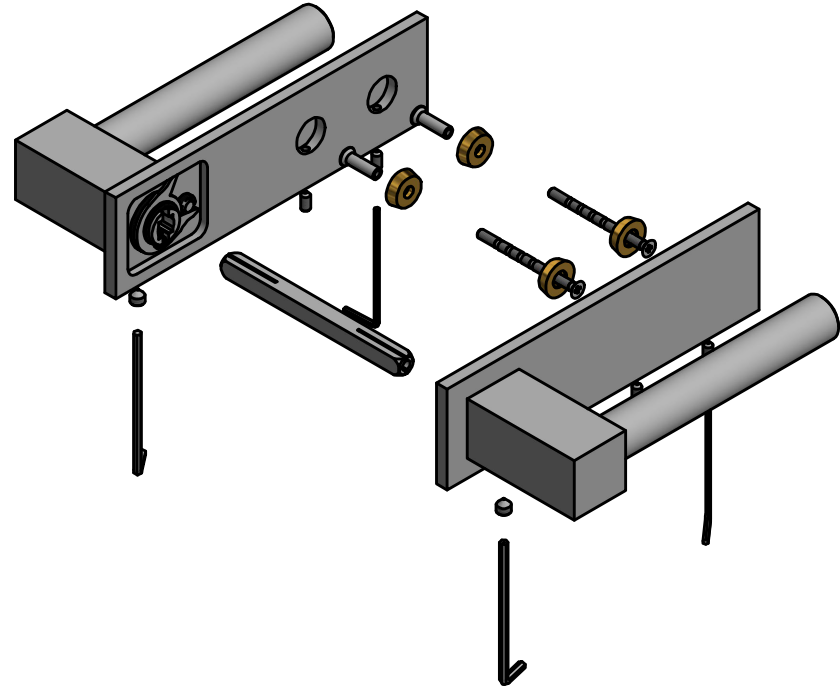

# BOBBY EK100

solid sprung lever handle  
attached to solid plate  
stainless steel

6

<p><b>FORMANI®</b></p> <p>FORMANI HOLLAND B.V. EUROPALAAN 12 6199 AB MAASTRICHT-AIRPORT NL T +31 (0)43 308 90 00 INFO@FORMANI.COM WWW.FORMANI.COM</p>	Type :	<b>BOBBY EK100</b>	Version:
	Formani filename: 4001D001_EK100_V02.dwg	Description: <b>solid sprung lever handle attached to solid plate stainless steel</b>	Format <b>A3</b>
	Drawn by: Christian Brimbois		
Creation date: 21-6-2021			