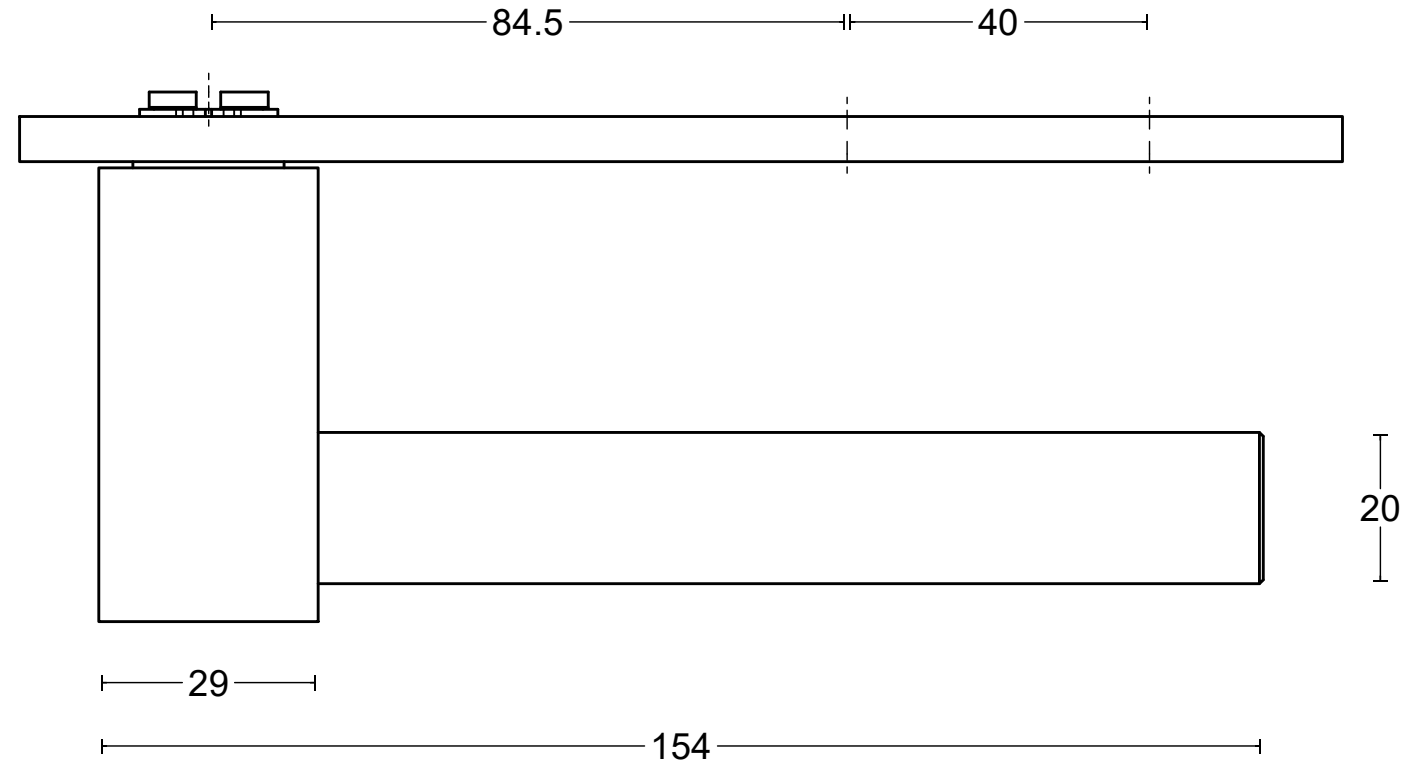

# BOBBY EK100

solid sprung lever handle  
attached to solid plate  
stainless steel

6

<p><b>FORMANI®</b></p> <p>FORMANI HOLLAND B.V. EUROPALAAN 12 6199 AB MAASTRICHT-AIRPORT NL T +31 (0)43 308 90 00 INFO@FORMANI.COM WWW.FORMANI.COM</p>	Type :	<b>BOBBY EK100</b>	Version:
	Formani filename: 4001D001_EK100_V02.dwg	Description: <b>solid sprung lever handle attached to solid plate stainless steel</b>	Format <b>A3</b>
	Drawn by: Christian Brimbois		
Creation date: 21-6-2021			