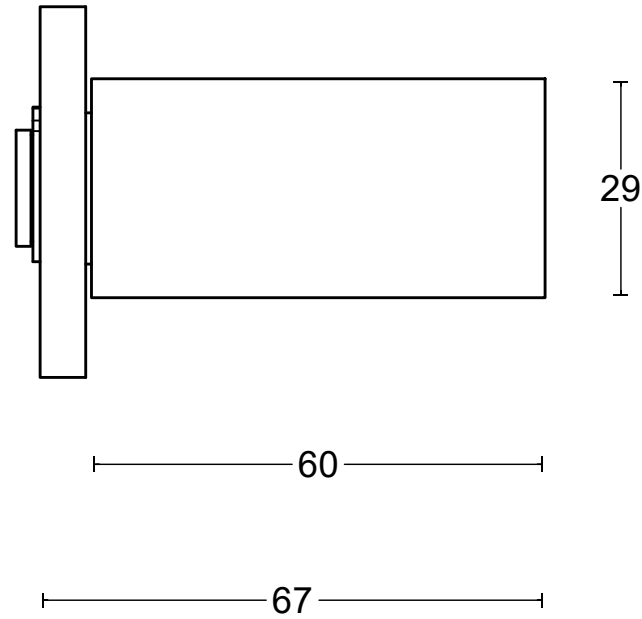

# BOBBY EK100

solid sprung lever handle  
attached to solid plate  
stainless steel

6

<p><b>FORMANI®</b></p> <p>FORMANI HOLLAND B.V. EUROPALAAN 12 6199 AB MAASTRICHT-AIRPORT NL T +31 (0)43 308 90 00 INFO@FORMANI.COM WWW.FORMANI.COM</p>	Type :	<b>BOBBY EK100</b>	Version:
	Formani filename: 4001D001_EK100_V02.dwg	Description: <b>solid sprung lever handle attached to solid plate stainless steel</b>	Format <b>A3</b>
	Drawn by: Christian Brimbois		
Creation date: 21-6-2021			