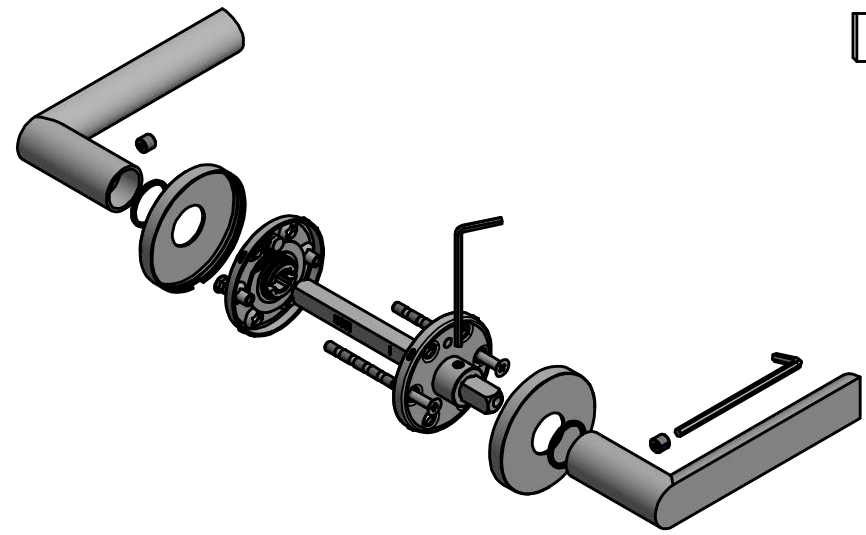

# PBA100-G

lever handle  
stainless steel

FORMANI®		Part number:	
		Description:	
Doc no.:	3701D001 PBA100G V02.dwg	PBA100-G	Format:
Drawn by:	Christian Brimbois		Creation date:
FORMANI HOLLAND B.V. EUROPALAAN 12 6199 AB MAASTRICHT-AIRPORT NL T +31 (0)43 308 90 00 INFO@FORMANI.COM FORMANI.COM		A3	