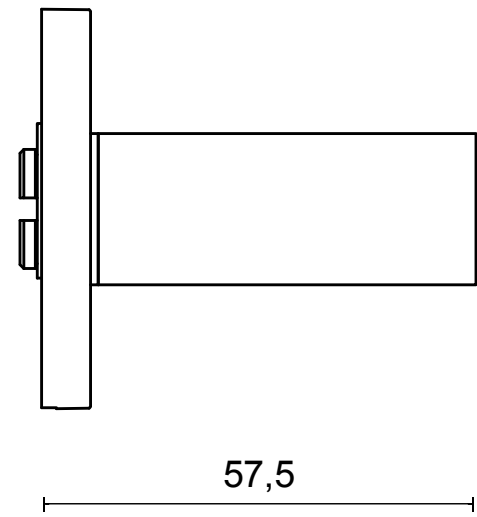

# PBA100-G

lever handle  
stainless steel

FORMANI®		Part number:	
		Description:	
Doc no.:	3701D001 PBA100G V02.dwg	PBA100-G	Format:
Drawn by:	Christian Brimbois		Creation date:
FORMANI HOLLAND B.V. EUROPALAAN 12 6199 AB MAASTRICHT-AIRPORT NL T +31 (0)43 308 90 00 INFO@FORMANI.COM FORMANI.COM		A3	