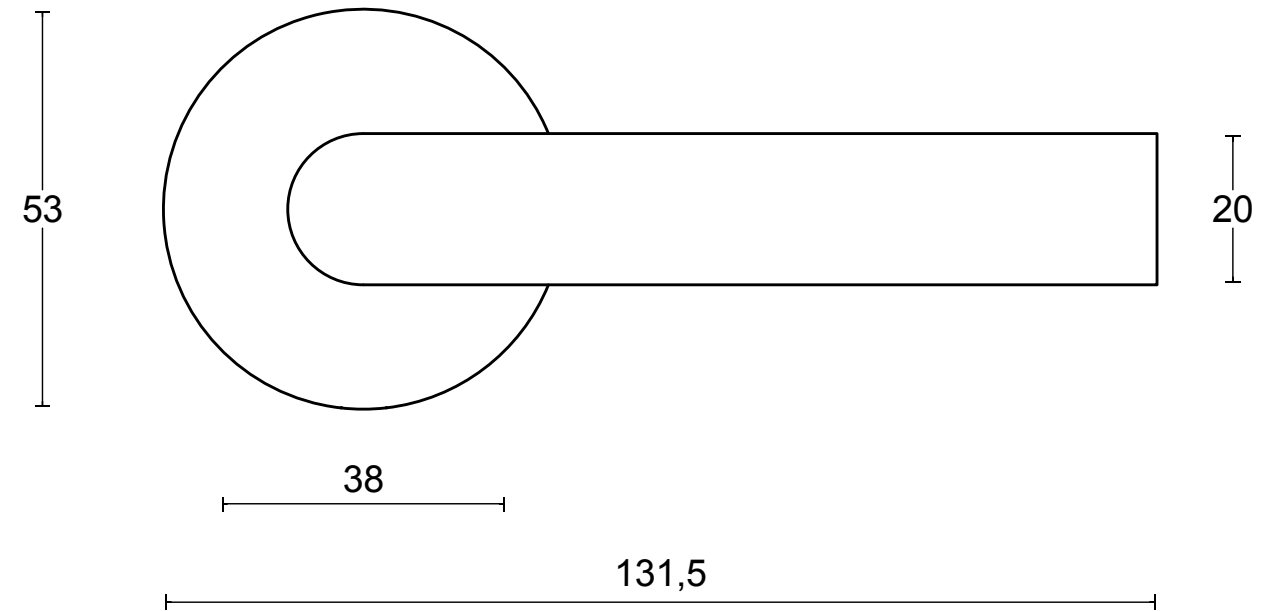

# PBA100-G

lever handle  
stainless steel

FORMANI®		Part number:	
		Description:	
Doc no.:	3701D001 PBA100G V02.dwg	PBA100-G	Format:
Drawn by:	Christian Brimbois		Creation date:
FORMANI HOLLAND B.V. EUROPALAAN 12 6199 AB MAASTRICHT-AIRPORT NL T +31 (0)43 308 90 00 INFO@FORMANI.COM FORMANI.COM		A3	