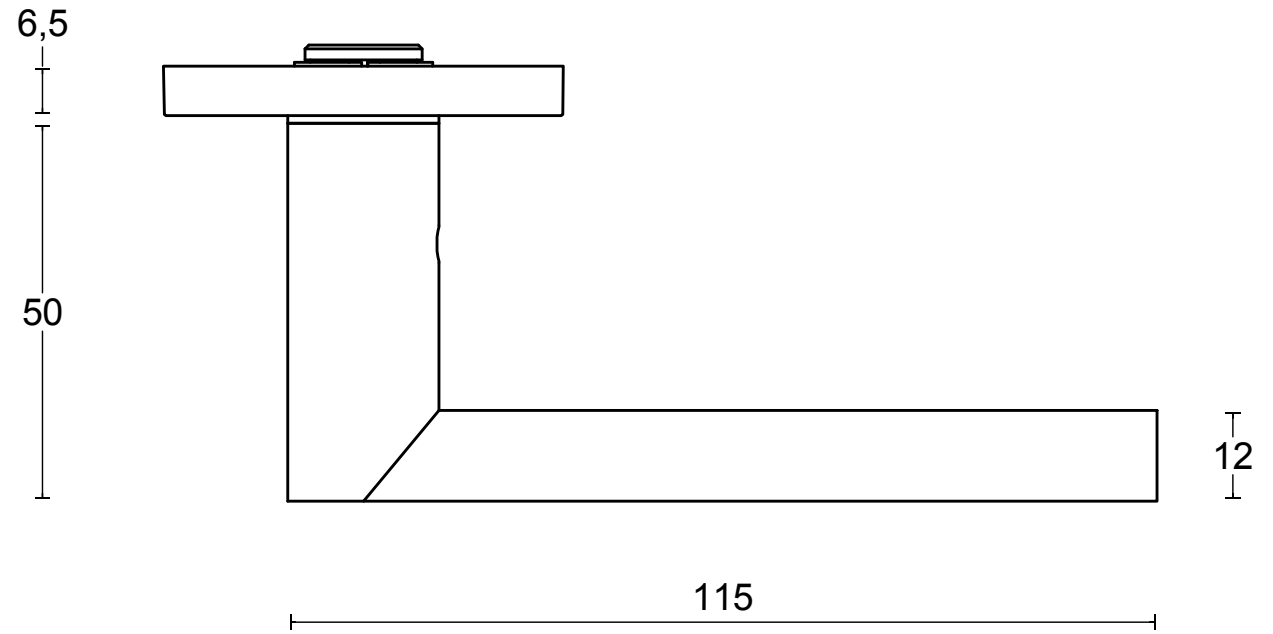

# PBA100-G

lever handle  
stainless steel

FORMANI®		Part number:	
		Description:	
Doc no.:	3701D001 PBA100G V02.dwg	PBA100-G	Format:
Drawn by:	Christian Brimbois		Creation date:
FORMANI HOLLAND B.V. EUROPALAAN 12 6199 AB MAASTRICHT-AIRPORT NL T +31 (0)43 308 90 00 INFO@FORMANI.COM FORMANI.COM		A3	