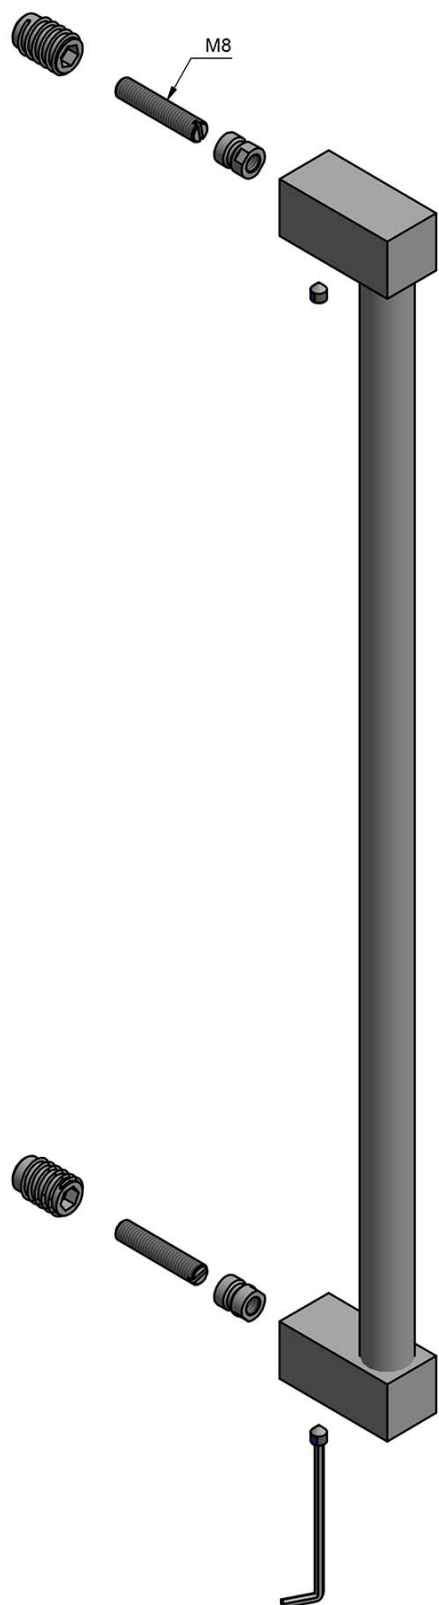

EK500 NP

tirador incl. fijación oculta

Información del Producto

Code: 4001G001INXX1

Acabado: acero inox mate

UNIT: Pieza

Colección: BOBBY

Designer: Eric Kuster

EAN code: 8718009420065

BOBBY by Eric Kuster

La serie BOBBY es un concepto total que consiste de herrajes para puertas, ventanas y muebles.

Acabados

- bronce
- acero inox mate
- PVD mate negro

BOBBY EK500 NP

solid pull handle
concealed fixing
stainless steel

FORMANI®	FORMANI HOLLAND B.V. EUROPALAAN 12 6199 AB MAASTRICHT-AIRPORT NL T +31 (0)43 309 90 00 INFO@FORMANI.COM WWW.FORMANI.COM	Type : BOBBY EK500 NP	Version:
	Formani filename: 4001G001_1_EK500-NP_V01.dwg	Description: solid pull handle concealed fixing stainless steel	Format
	Drawn by: Christian Brimbois		A3
Creation date: 20-5-2021			

BOBBY

by Eric Kuster

The design of our BOBBY collection by Eric Kuster combines the elegance of round shapes with clean lines; it is an eye-catching combination in which the various elements are uniquely connected. The rectangular section of the door handle flows subtly, yet powerfully, into a rounded grip that is proportional to the horizontal plate that it is attached to. With every touch, the solid feel of steel transports you to elegance and luxury. The various shapes are simultaneously simple. In combination with the right materials, the BOBBY door handle is the perfect detail to any interior.