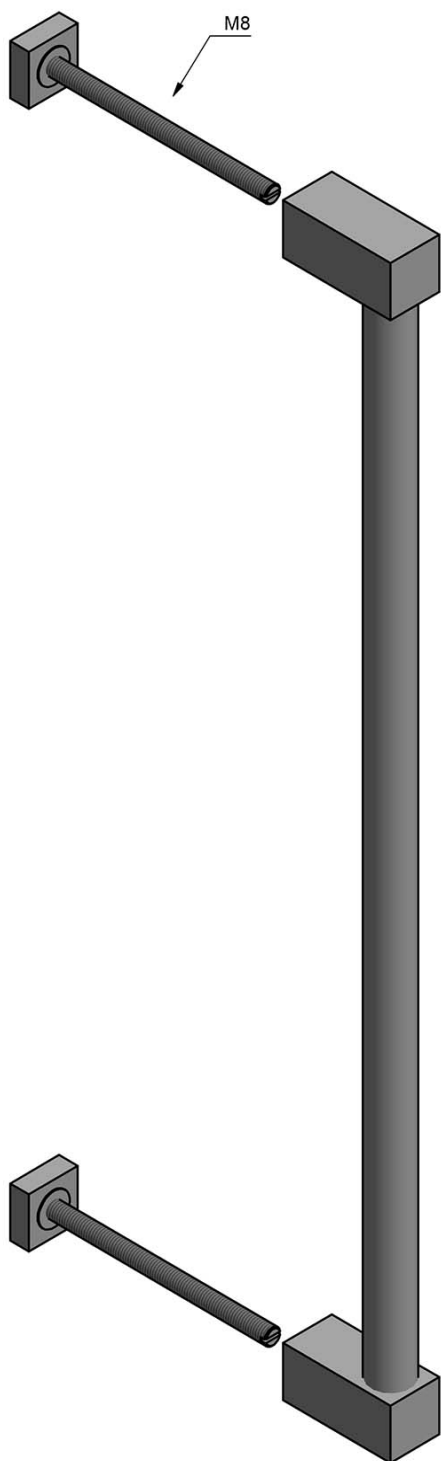

EK500 PS

tirador 500mm incl. fijación pasante

Información del Producto

Code: 4001G001IZXX2

Acabado: PVD mate negro

UNIT: Pieza

Colección: BOBBY

Designer: Eric Kuster

EAN code: 8718009420133

BOBBY by Eric Kuster

La serie BOBBY es un concepto total que consiste de herrajes para puertas, ventanas y muebles.

Acabados

- bronce
- acero inox mate
- PVD mate negro

BOBBY EK500 PS

solid pull handle
bolt through fixation
stainless steel

FORMANI [®]	FORMANI HOLLAND B.V. EUROPALAAN 12 6199 AB MAASTRICHT-AIRPORT NL T +31 (0)43 309 90 00 INFO@FORMANI.COM WWW.FORMANI.COM	Type : BOBBY EK500 PS	Version:
	Formani filename: 4001G001_2_EK500-PS_V01.dwg	Description: solid pull handle bolt through fixation stainless steel	Format
	Drawn by: Christian Brimbois		A3
Creation date: 20-5-2021			

BOBBY

by Eric Kuster

The design of our BOBBY collection by Eric Kuster combines the elegance of round shapes with clean lines; it is an eye-catching combination in which the various elements are uniquely connected. The rectangular section of the door handle flows subtly, yet powerfully, into a rounded grip that is proportional to the horizontal plate that it is attached to. With every touch, the solid feel of steel transports you to elegance and luxury. The various shapes are simultaneously simple. In combination with the right materials, the BOBBY door handle is the perfect detail to any interior.