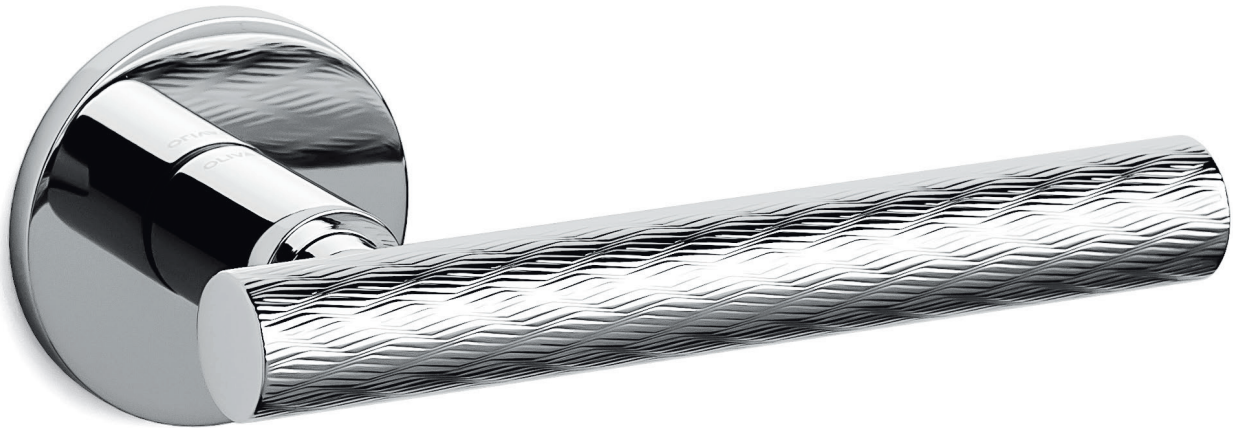

Atena Panier

Studio Olivari 2016

M1APB

rosetta bassa/low rosette

C1AP

K1APB

ottone/brass

CR cromo lucido/bright chrome

ZL superoro lucido/supergold bright

NL supenichel lucido/supernickel bright