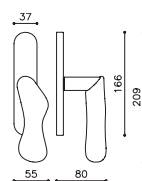

Chelsea

Jean Nouvel 2013

M232B

rosetta bassa/low rosette

C232

K232B

ottone e porcellana/brass and porcelain

CB cromo lucido-bianco/bright chrome-white

MB cromo satinato-bianco/satin chrome-white

CE cromo lucido-nero opaco/bright chrome-mat black

ME cromo satinato-nero opaco/satin chrome-mat black

M232RB8B
M232RY8B

M232VB8B
M232VY8B

M232PB8B
M232PY8B

C232

K232B

K232P