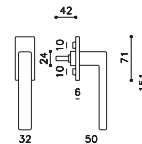

Planet Q bassa

Luca Casini 2010

M203B

rosetta bassa/low rosette

C203

K203B

ottone/brass

CR cromo lucido/bright chrome

NS supernichel satinato/supernickel satin

CO cromo satinato/satin chrome

IS superinox sat./superstainlesssteel satin

ZL superoro lucido/supergold bright

RS superrame satinato/supercopper satin

TS superoro satinato/supergold satin

DS superbronzo satinato/superbronze satin

NL supernichel lucido/supernickel bright

US superantracite sat./superanthracite satin

M203RB8B
M203RY8B

M203VB8B
M203VY8B

M203PB8B
M203PY8B

C203

K203B

K203P