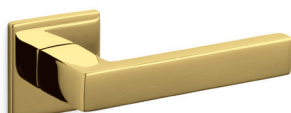

Planet Q bassa

Luca Casini 2010

M203B

rosetta bassa/low rosette

C203

K203B

ottone/brass

CR cromo lucido/bright chrome

NS supernichel satinato/supernickel satin

CO cromo satinato/satin chrome

IS superinox sat./superstainlesssteel satin

ZL superoro lucido/supergold bright

RS superrame satinato/supercopper satin

TS superoro satinato/supergold satin

DS superbronzo satinato/superbronze satin

NL supernichel lucido/supernickel bright

US superantracite sat./superanthracite satin

M203RB8B
M203RY8B

M203VB8B
M203VY8B

M203PB8B
M203PY8B

C203

K203B