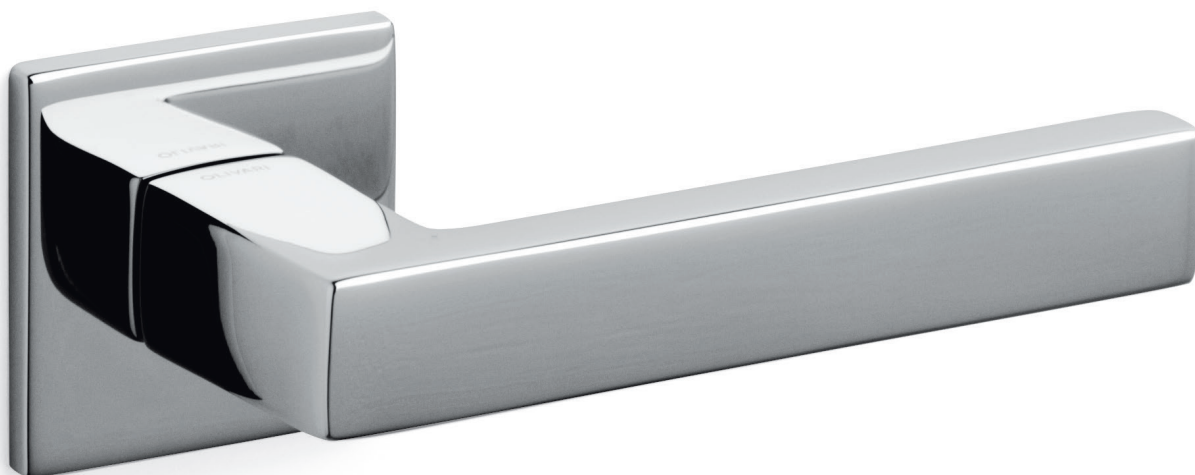

Planet Q bassa

Luca Casini 2010

M203B

rosetta bassa/low rosette

C203

K203B

ottone/brass

CR cromo lucido/bright chrome

NS supernichel satinato/supernickel satin

CO cromo satinato/satin chrome

IS superinox sat./superstainlesssteel satin

ZL superoro lucido/supergold bright

RS superrame satinato/supercopper satin

TS superoro satinato/supergold satin

K203P

Planet Q bicolor bassa

Luca Casini 2010

M203B

rosetta bassa/low rosette

C203

K203B

ottone/brass