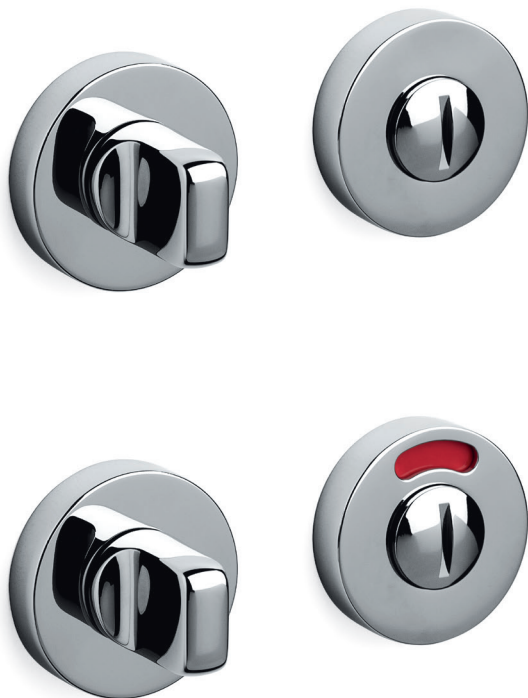

## ottone/brass

- CR Cromo lucido/Bright chrome
- CO Cromo satinato/Satin chrome
- NP Nero opaco/Matt black
- ZL SuperOro lucido/SuperGold bright
- TS SuperOro satinato/SuperGold satin
- NL SuperNichel lucido/SuperNickel bright
- NS SuperNichel satinato/SuperNickel satin
- IS SuperInox satinato/  
SuperStainlessSteel satin
- RS SuperRame satinato/  
SuperCopper satin
- DS SuperBronzo satinato/  
SuperBronze satin
- US SuperAntracite satinato/  
SuperAnthracite satin