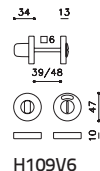

Verona V Studio Olivari

ottone/brass

- CR Cromo lucido/Bright chrome
- CO Cromo satinato/Satin chrome
- NP Nero opaco/Matt black
- ZL SuperOro lucido/SuperGold bright
- TS SuperOro satinato/SuperGold satin
- NL SuperNichel lucido/SuperNickel bright
- NS SuperNichel satinato/SuperNickel satin
- IS SuperInox satinato/
  SuperStainlessSteel satin
- RS SuperRame satinato/
  SuperCopper satin
- DS SuperBronzo satinato/
  SuperBronze satin
- US SuperAntracite satinato/
  SuperAnthracite satin

H106V6

H109V6