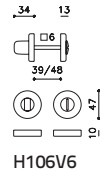

## ottone/brass

- CR Cromo lucido/Bright chrome
- CO Cromo satinato/Satin chrome
- NP Nero opaco/Matt black
- ZL SuperOro lucido/SuperGold bright
- TS SuperOro satinato/SuperGold satin
- NL SuperNichel lucido/SuperNickel bright
- NS SuperNichel satinato/SuperNickel satin
- IS SuperInox satinato/  
SuperStainlessSteel satin
- RS SuperRame satinato/  
SuperCopper satin
- DS SuperBronzo satinato/  
SuperBronze satin
- US SuperAntracite satinato/  
SuperAnthracite satin