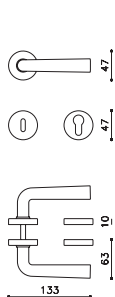

M105RB8
M105RY8