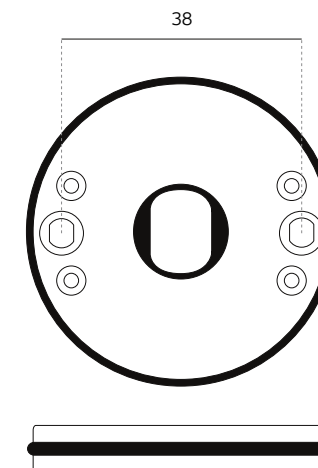

Ficha técnica de produto

Technique product file / Ficha técnica de produto

Data: 13.04.2018

Versão: 2.0

IN.00.031.RB08M

Puxadores e Acessórios /

Lever Handles and Accessories / Manillas y Accesorios

ET: 087/ 2007

Documento confidencial / Confidential document / Documento confidencial © JNF 2018 www.jnf.pt

Descrição / Description / Descripción

Roseta com base metálica fundida de liga de zinco, resistente à corrosão, com mola compensadora reversível blindada, anti-fricção e anti-ruído. O puxador não está fixo à base /

Metallic base made in zinc alloy, with two ways returning spring, no friction and no noise. The spring it's in a closed protected box. The handle isn't fixed to the base /

Roseta con base metálica, en aleacion de zinco con muelle reversible blindada sin fricción y sin ruido. La manilla no está fija a la base

Versão / Version / Versión

2.0

Data / Date / Data

13.04.2018

T. (+351) 224 663 230 / F. (+351) 224 839 841 / e-mail - jnf@jnf.pt / www.jnf.pt

Rua das Mimosas, 849/851
Zona Industrial das Mimosas
S. Pedro da Cova | Ap. 75 4424-909
Gondomar PORTUGAL

PÁGINA 3/3
PAGE