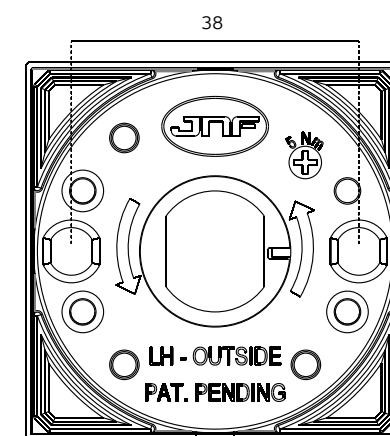

Ficha técnica do produto

Datasheet / Ficha técnica del producto

Data: 07.11.2019

Versão: 1.0

QC08M

Puxadores/
Lever handles/ Manillas

ET:2307/2019

Documento confidencial / Confidential document / Documento confidencial @ JNF 2019 www.jnf.pt

Descrição / Description / Descripción

Roseta com base metálica fundida de liga de zinco, resistente à corrosão, com mola compensadora reversível blindada, anti-fricção e anti-ruído. / Metallic base made in zinc alloy, with two ways returning spring, no friction and no noise. The spring it's in a closed protected box.
Roseta con base metálica, en aleacion de zinco con muelle reversible blindada sin fricción y sin ruido.

Versão / Version / Versión

1.0

Data / Date / Data

07.11.2019

500.000 CYCLES

T. (+351) 224 663 230 / F. (+351) 224 839 841 / e-mail - jnf@jnf.pt / www.jnf.pt

Rua das Mimosas, 849/851
Zona Industrial das Mimosas
S. Pedro da Cova | Ap. 75 4424-909
Gondomar, PORTUGAL

PÁGINA/ 3/3
PAGE