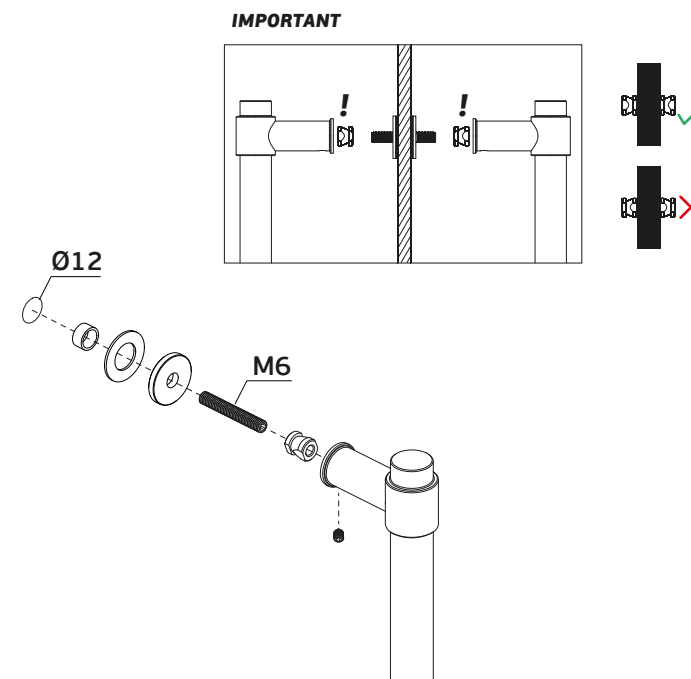

Ficha técnica do produto

Datasheet / Ficha técnica del producto

Data: 03.03.2021

Versão: 3.0

IN.07.123.D

Asas de porta/
Pull handles/ Manillones de puerta

ET:1208/2014

Documento confidencial / Confidential document / Documento confidencial @ JNF 2021 www.jnf.pt

Descrição / Description / Descripción	Asa de porta dupla / Double door handle / Manillon de puerta doble
Versão / Version / Versión	3.0
Data / Date / Data	03.03.2021

Vidro/ Glass/ Cristal - IN.08.MFU.SV.19

Asa simples / Single handle / Manillon simple

OPCIONAL/ OPTIONAL - NÃO INCLUÍDO/ NOT INCLUDED

Vidro/ Glass/ Cristal - IN.08.MFU.DV.19

Asa Dupla / Double handle / Manillon Doble

OPCIONAL/ OPTIONAL - NÃO INCLUÍDO/ NOT INCLUDED

T. (+351) 224 663 230 / F. (+351) 224 839 841 / e-mail - jnf@jnf.pt / www.jnf.pt

Rua das Mimosas, 849/851
Zona Industrial das Mimosas
S. Pedro da Cova | Ap. 75 4424-909
Gondomar, PORTUGAL