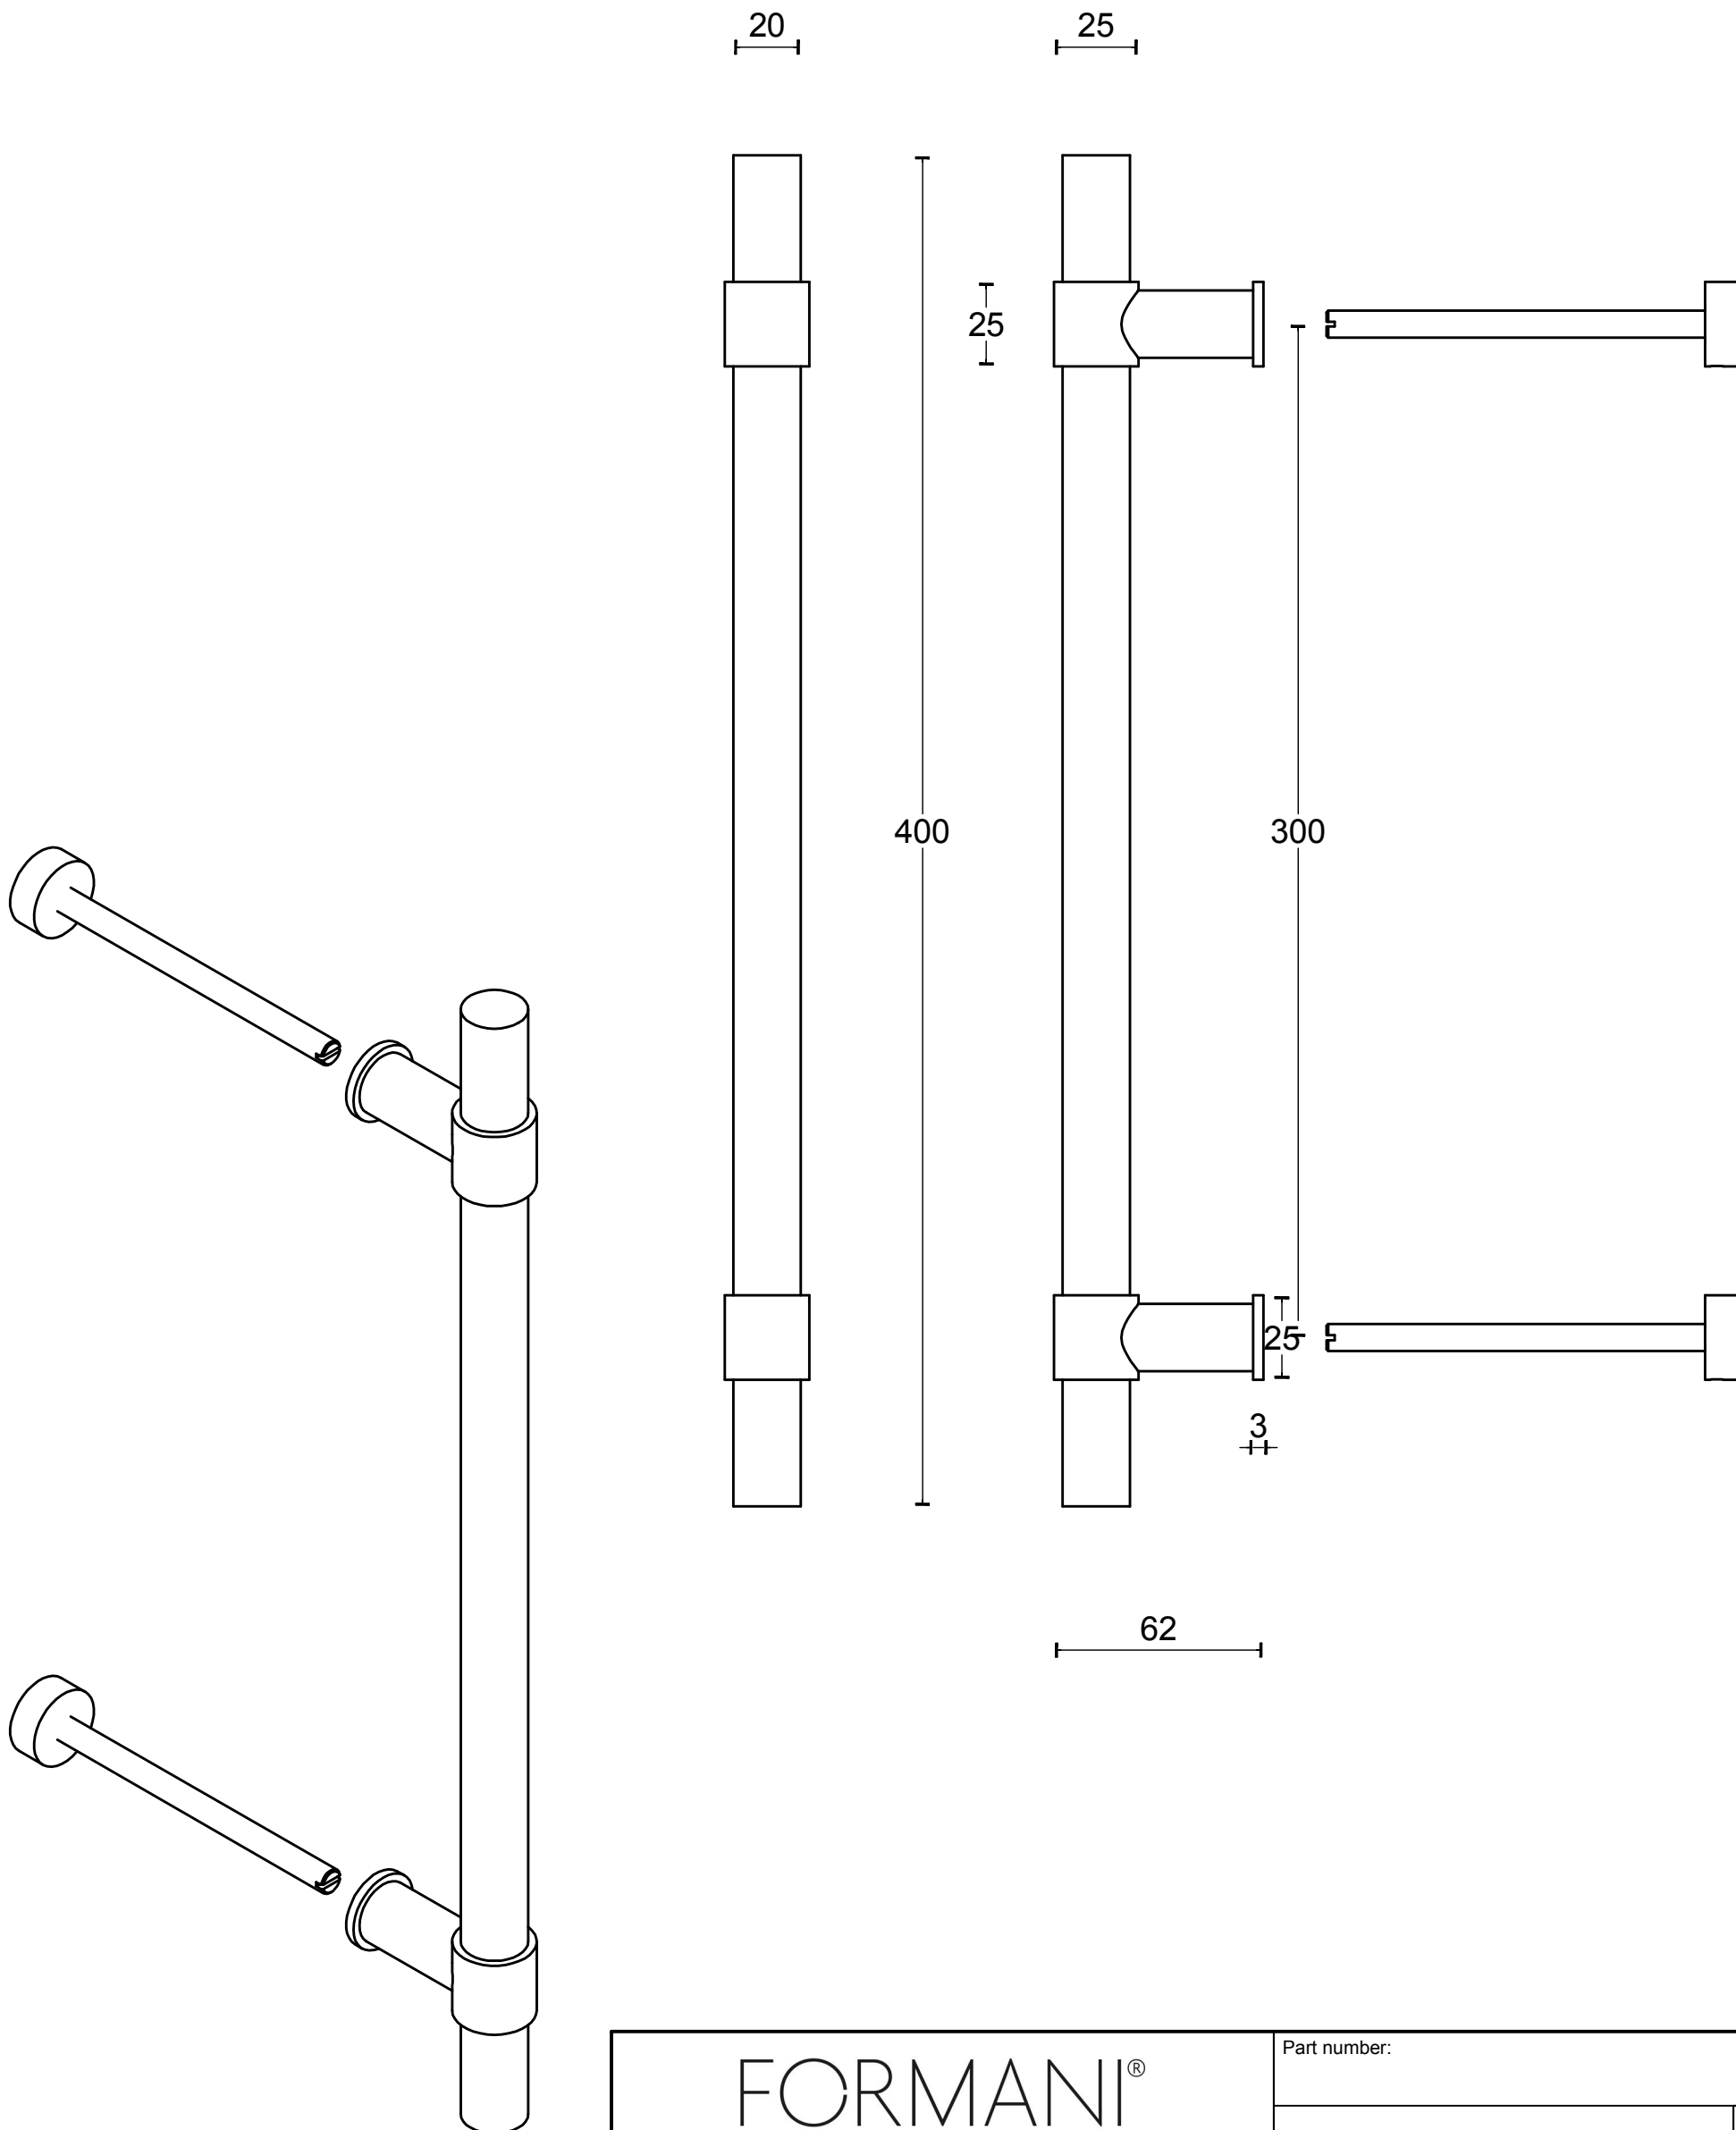

PB400 PS

pull handle
bolt through fixing
stainless steel

		Part number:	
		Description:	
Doc no.: 2701G001 PB400 PS V01.dwg		PB400 PS	Format:
Drawn by: Christian Brimbois	Creation date: 25-3-2013		A3
Formani Holland B.V. · Amerikalaan 55 · 6199 AE Maastricht Airport · tel: +31 (0)43 308 90 00 · www.formani.nl · info@formani.nl			