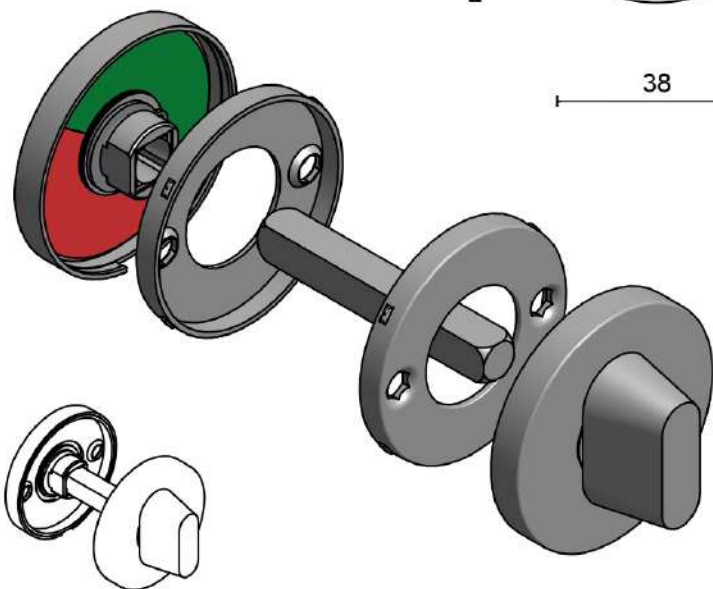

LBWC51

lever handle accessory
privacy set
stainless steel

FORMANI®		Part number:	
		Description:	
Doc no.:	1501T020 LBWC50 V02.dwg	LBWC51	Format:
Drawn by:	Christian Brimbois		Creation date:
FORMANI HOLLAND B.V. EUROPALAAN 12 6199 AB MAASTRICHT-AIRPORT NL T +31 (0)43 308 90 00 INFO@FORMANI.COM FORMANI.COM			