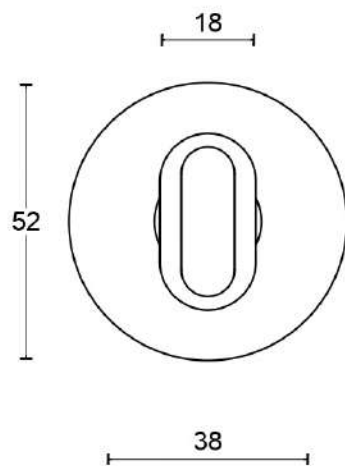

LBWC51

lever handle accessory
privacy set
stainless steel

FORMANI®		Part number:	
		Description:	
Doc no.:	1501T020 LBWC50 V02.dwg	LBWC51	Format:
Drawn by:	Christian Brimbois		Creation date:
FORMANI HOLLAND B.V. EUROPALAAN 12 6199 AB MAASTRICHT-AIRPORT NL T +31 (0)43 308 90 00 INFO@FORMANI.COM FORMANI.COM			