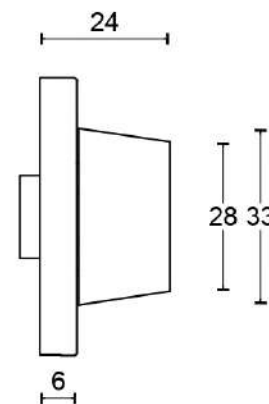

LBWC51

lever handle accessory
privacy set
stainless steel

FORMANI®		Part number:	
		Description:	
Doc no.:	1501T020 LBWC50 V02.dwg	LBWC51	Format:
Drawn by:	Christian Brimbois		Creation date:
FORMANI HOLLAND B.V. EUROPALAAN 12 6199 AB MAASTRICHT-AIRPORT NL T +31 (0)43 308 90 00 INFO@FORMANI.COM FORMANI.COM			