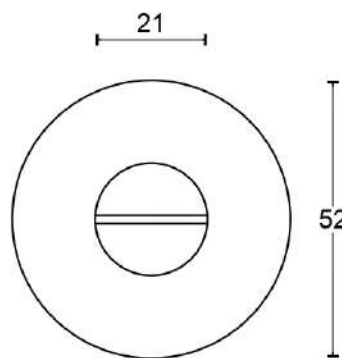

LBWC51

lever handle accessory
privacy set
stainless steel

FORMANI®		Part number:	
		Description:	
Doc no.:	1501T020 LBWC50 V02.dwg	LBWC51	Format:
Drawn by:	Christian Brimbois		Creation date:
FORMANI HOLLAND B.V. EUROPALAAN 12 6199 AB MAASTRICHT-AIRPORT NL T +31 (0)43 308 90 00 INFO@FORMANI.COM FORMANI.COM			