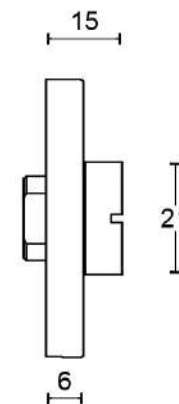

LBWC51

lever handle accessory
privacy set
stainless steel

FORMANI®		Part number:	
		Description:	
Doc no.:	1501T020 LBWC50 V02.dwg	LBWC51	Format:
Drawn by:	Christian Brimbois		Creation date:
FORMANI HOLLAND B.V. EUROPALAAN 12 6199 AB MAASTRICHT-AIRPORT NL T +31 (0)43 308 90 00 INFO@FORMANI.COM FORMANI.COM			